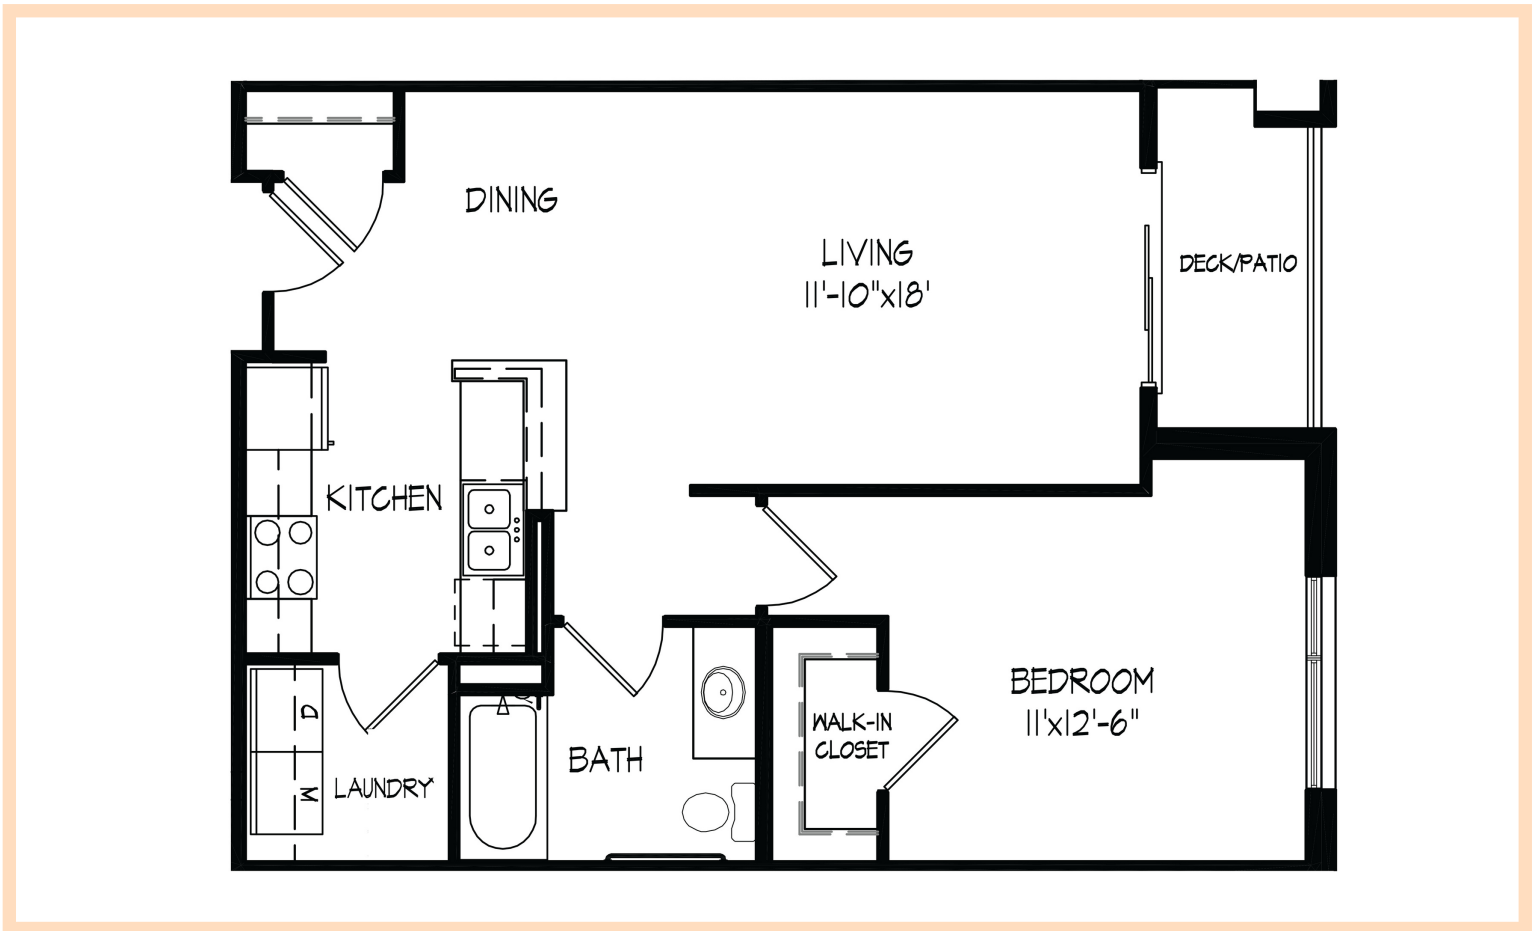

THE

OVERLOOK

AT HILLDALE

GROUND

1ST FLOOR

2ND FLOOR

3RD FLOOR

4TH FLOOR

STYLE J (ADA) | 1 BEDROOM / 1 BATHROOM | 732 SQFT

Floor plan size and dimensions may vary* 

APARTMENT NUMBER: _____ **RENT:** _____ **DATE AVAILABLE:** _____

 4620 Frey St. Madison, WI 53705

 (608) 238-3776